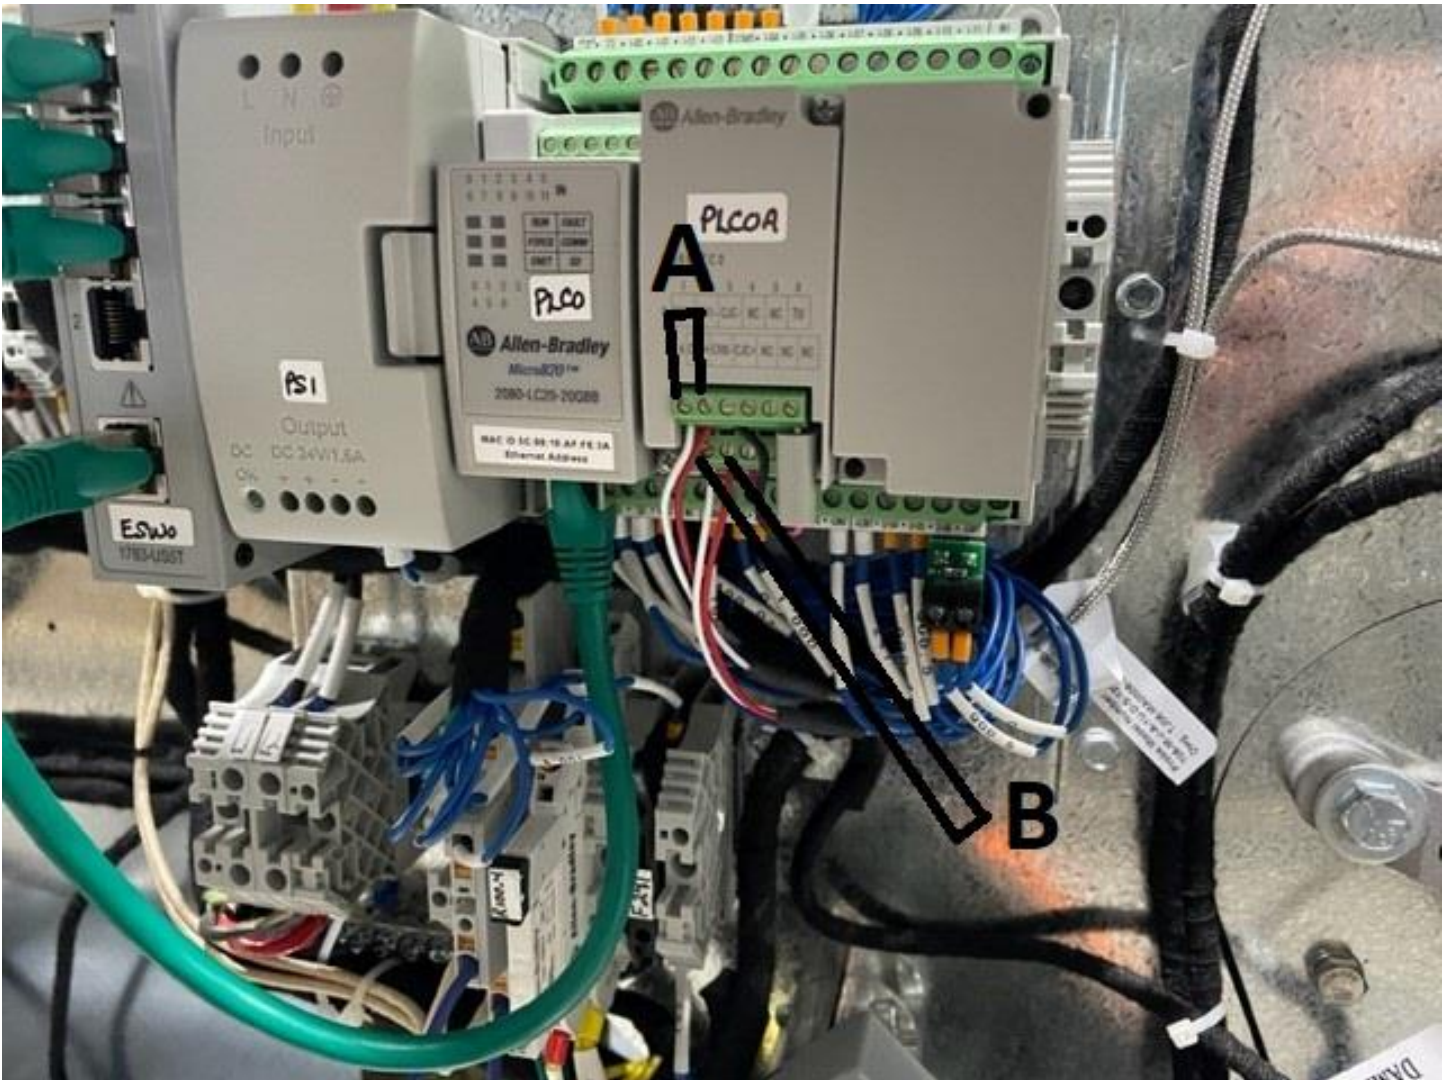

Open up the electrical panel and find the thermocouples connections:

Unplug the electrical connection. Make sure that the oven is not powered, also disconnect the gas supply.

This is for your safety.

Take off the side panels.

You will be able to do so after moving the oven off the wall.

To remove them you have to turn the latches by turning them a quarter of the way counterclockwise or by removing the screws depending on the oven's panel type.

Once you've located the thermocouples connections put your meter on either the A or B connections in order to measure voltage.

The A will measure the thermocouple connected to the topping temperature and the B for the crust temperature.